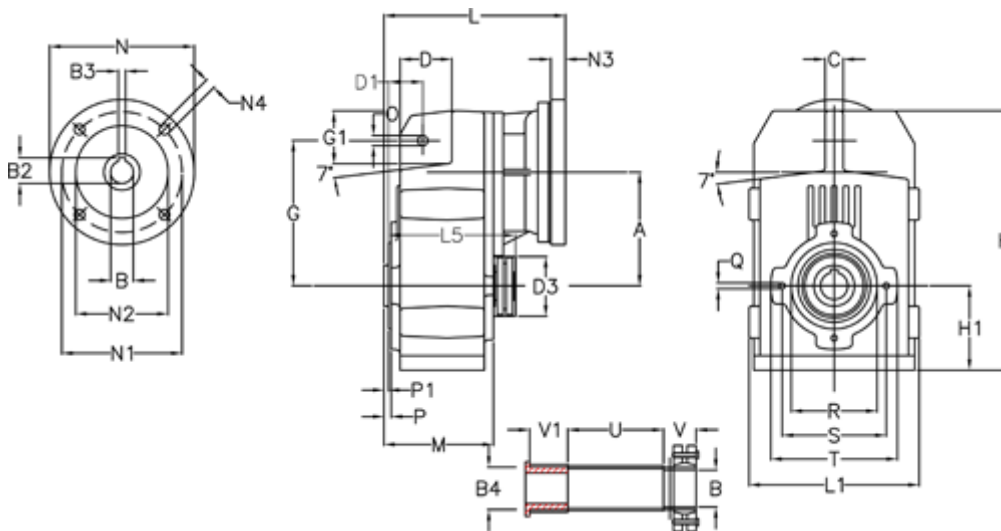

Article number: 29560203008235
 Description: Shaft mounted gear
 A252QF30-30-P90B5

Measures

A = 128.75	D1 = 43.5	I5 = 197.5	P1	= 3.5	V = 4
B = 30	d3 = 83	M = 135.5	Q	= M10x14	V1 = 4
B1 = 24	G = 162	N = 200	R	= 110	
B2 = 27.3	G1 = 58.0	N1 = 165	S	= 130	
B3 = 8	H = 290.5	N2 = 130	T	= 150	
B4 = 30	H1 = 93.5	N4 = M10x20	Tightening torque Nm adapter bushing	= 6.0	
C = 20	L = 232.5	O = 13	Tightening torque Nm shrink disc	= 7.0	
D = 57.0	L1 = 188	P = 6.0	U	= 120.5	